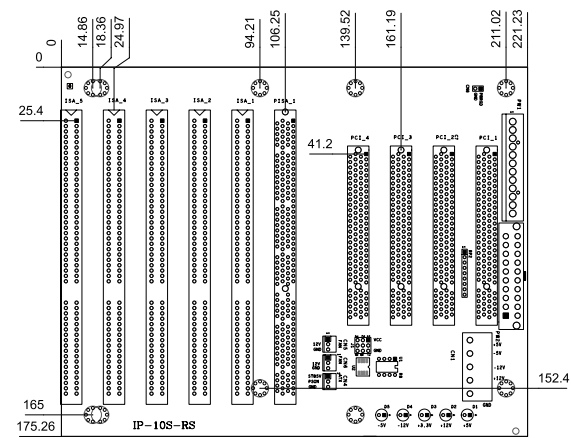

IP-8S-RS-R40

Ordering Information

IP-8S-RS-R40	8-slot backplane with 4 PCI slots and 3 ISA slots
PAC-125G	10-slot full-size compact chassis
RACK-3400G	4U 10-slot half-size rack-mount chassis

IPX-9S-RS-R41

Ordering Information

IPX-9S-RS-R41	9-slot backplane with 8 PCI slots
PAC-125G	10-slot full-size compact chassis
RACK-3400G	4U 10-slot half-size rack-mount chassis

IP-10S-RS-R40

Ordering Information

IP-10S-RS-R40	10-slot backplane with 4 PCI slots and 5 ISA slots
PAC-125G	10-slot full-size compact chassis
RACK-3400G	4U 10-slot half-size rack-mount chassis