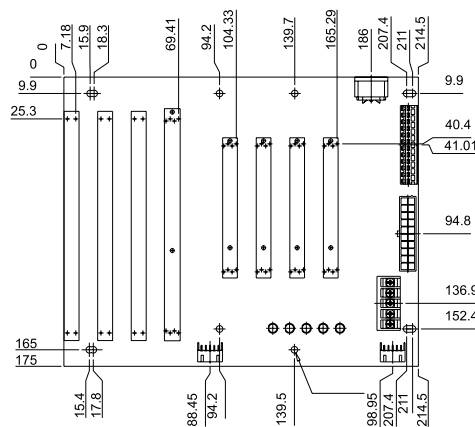

## IP-8S-RS-R40

### Ordering Information

IP-8S-RS-R40	8-slot backplane with 4 PCI slots and 3 ISA slots
PAC-125G	10-slot full-size compact chassis
RACK-3400G	4U 10-slot half-size rack-mount chassis

### Ordering Information

IP-10S-RS-R40	10-slot backplane with 4 PCI slots and 5 ISA slots
PAC-125G	10-slot full-size compact chassis
RACK-3400G	4U 10-slot half-size rack-mount chassis