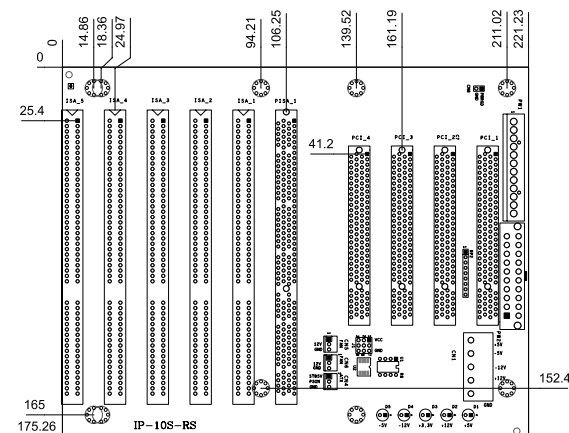

IP-8S-RS-R40

Ordering Information

IP-8S-RS-R40	8-slot backplane with 4 PCI slots and 3 ISA slots
PAC-125G	10-slot full-size compact chassis
RACK-3400G	4U 10-slot half-size rack-mount chassis

IPX-9S-RS-R41

Ordering Information

IPX-9S-RS-R41	9-slot backplane with 8 PCI slots
PAC-125G	10-slot full-size compact chassis
RACK-3400G	4U 10-slot half-size rack-mount chassis

IP-10S-RS-R40

Ordering Information

IP-10S-RS-R40	10-slot backplane with 4 PCI slots and 5 ISA slots
PAC-125G	10-slot full-size compact chassis
RACK-3400G	4U 10-slot half-size rack-mount chassis

IPX-13S-RS-R40

Ordering Information

IPX-13S-RS-R40	13-slot backplane with 12 PCI slots
RACK-305G	4U 14-slot rack-mount chassis
RACK-360G	4U 14-slot rack-mount chassis
RACK-814G	4U 14-slot rack-mount chassis
RACK-3000G	4U 14-slot rack-mount chassis