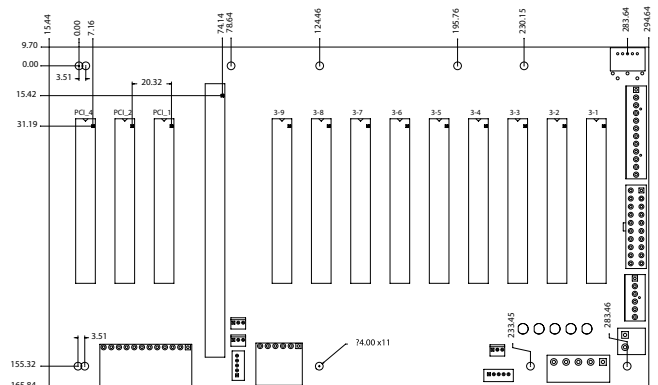

1
Industrial Computing Solutions

2
Embedded Computing Solutions

3
Industrial Data Collector and Controller

4
Video Capture Solutions

5
I/O Communication Solutions

6
Panel Solutions

7
ORing Network Communication

8
Power Supply/Peripherals