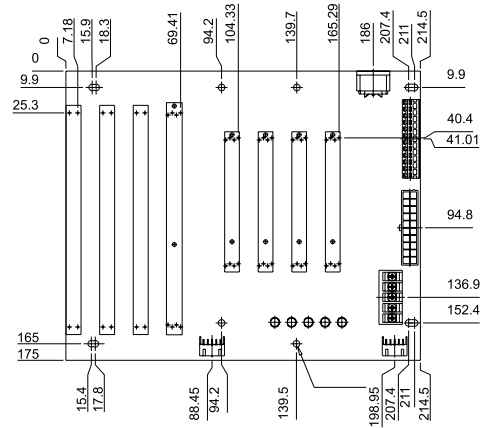

IP-8S-RS-R40

Ordering Information

IP-8S-RS-R40	8-slot backplane with 4 PCI slots and 3 ISA slots
PAC-125G	10-slot full-size compact chassis
RACK-3400G	4U 10-slot half-size rack-mount chassis

IPX-9S-RS-R41

Ordering Information

IPX-9S-RS-R41	9-slot backplane with 8 PCI slots
PAC-125G	10-slot full-size compact chassis
RACK-3400G	4U 10-slot half-size rack-mount chassis

IP-10S-RS-R40

Ordering Information

IP-10S-RS-R40	10-slot backplane with 4 PCI slots and 5 ISA slots
PAC-125G	10-slot full-size compact chassis
RACK-3400G	4U 10-slot half-size rack-mount chassis

IPX-13S-RS-R40

Ordering Information

IPX-13S-RS-R40	13-slot backplane with 12 PCI slots
RACK-305G	4U 14-slot rack-mount chassis
RACK-360G	4U 14-slot rack-mount chassis
RACK-814G	4U 14-slot rack-mount chassis
RACK-3000G	4U 14-slot rack-mount chassis