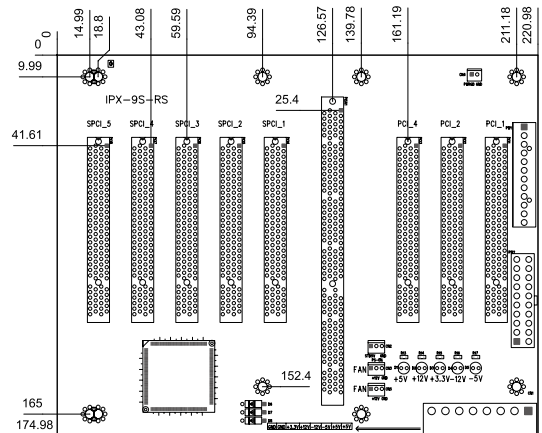

IP-8S-RS-R40

Ordering Information

IP-8S-RS-R40	8-slot backplane with 4 PCI slots and 3 ISA slots
PAC-125G	10-slot full-size compact chassis
RACK-3400G	4U 10-slot half-size rack-mount chassis

IPX-9S-RS-R41

Ordering Information

IPX-9S-RS-R41	9-slot backplane with 8 PCI slots
PAC-125G	10-slot full-size compact chassis
RACK-3400G	4U 10-slot half-size rack-mount chassis

IP-10S-RS-R40

Ordering Information

IP-10S-RS-R40	10-slot backplane with 4 PCI slots and 5 ISA slots
PAC-125G	10-slot full-size compact chassis
RACK-3400G	4U 10-slot half-size rack-mount chassis

IPX-13S-RS-R40

Ordering Information

IPX-13S-RS-R40	13-slot backplane with 12 PCI slots
RACK-305G	4U 14-slot rack-mount chassis
RACK-360G	4U 14-slot rack-mount chassis
RACK-814G	4U 14-slot rack-mount chassis
RACK-3000G	4U 14-slot rack-mount chassis