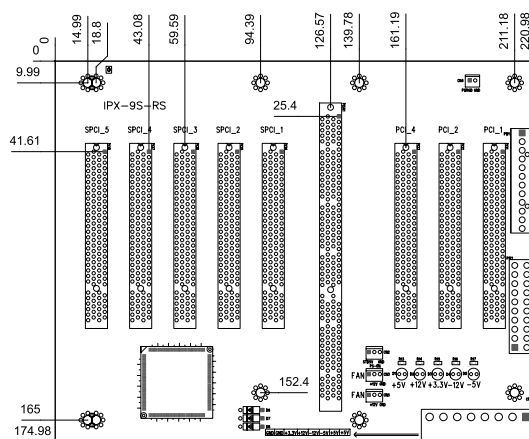

### Ordering Information

IP-8S-RS-R40	8-slot backplane with 4 PCI slots and 3 ISA slots
PAC-125G	10-slot full-size compact chassis
RACK-3400G	4U 10-slot half-size rack-mount chassis

### Ordering Information

IPX-9S-RS-R41	9-slot backplane with 8 PCI slots
PAC-125G	10-slot full-size compact chassis
RACK-3400G	4U 10-slot half-size rack-mount chassis