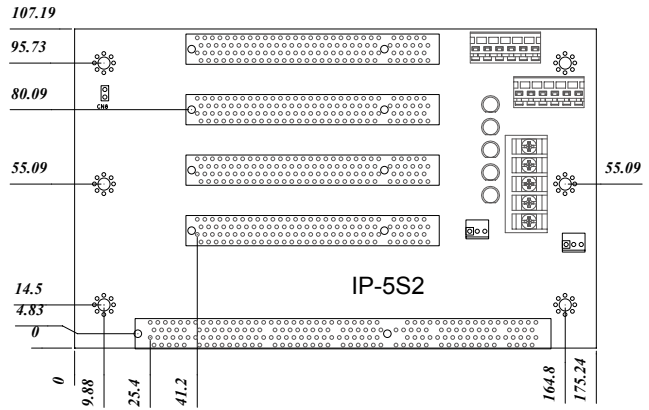

IP-4SA-RS-R40

ATX power

Ordering Information

IP-4SA-RS-R40	4-slot backplane with 3 PCI slots
PAC-400G	4-slot half-size compact chassis
PAC-42GH	4-slot half-size compact chassis

IP-5S2-RS-R40

Ordering Information

IP-5S2-RS-R40	5-slot backplane with 4 PCI slots
PR-1500G	5-slot half-size compact chassis
PAC-52G	5-slot half-size compact chassis

IP-5SA-RS-R40

ATX power

Ordering Information

IP-5SA-RS-R40	5-slot backplane with 3 PCI slots and 1 ISA slot
PR-1500G	5-slot half-size compact chassis

IP-5SA2-RS-R40

Ordering Information

IP-5SA2-RS-R40	5-slot backplane with 4 PCI slots
PR-1500G	5-slot half-size compact chassis

1
Industrial
Computing
Solutions

2
Embedded
Computing
Solutions

3
Industrial Data
Collector
and Controller