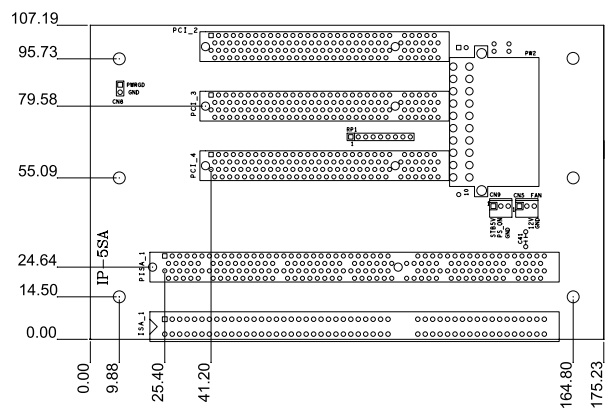

IP-4SA-RS-R40

ATX power

Ordering Information

IP-4SA-RS-R40	4-slot backplane with 3 PCI slots
PAC-400G	4-slot half-size compact chassis
PAC-42GH	4-slot half-size compact chassis

IP-5S2-RS-R40

Ordering Information

IP-5S2-RS-R40	5-slot backplane with 4 PCI slots
PR-1500G	5-slot half-size compact chassis
PAC-52G	5-slot half-size compact chassis

IP-5SA-RS-R40

ATX power

Ordering Information

IP-5SA-RS-R40	5-slot backplane with 3 PCI slots and 1 ISA slot
PR-1500G	5-slot half-size compact chassis

IP-5SA2-RS-R40

Ordering Information

IP-5SA2-RS-R40	5-slot backplane with 4 PCI slots
PR-1500G	5-slot half-size compact chassis

1
Industrial
Computing
Solutions

2
Embedded
Computing
Solutions

3
Industrial Data
Collector
and Controller