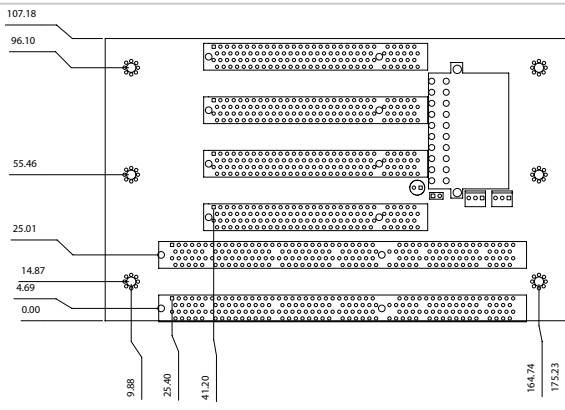

IP-4SA-RS-R40

ATX power

Ordering Information

IP-4SA-RS-R40	4-slot backplane with 3 PCI slots
PAC-400G	4-slot half-size compact chassis
PAC-42GH	4-slot half-size compact chassis

IP-5S2-RS-R40

Ordering Information

IP-5S2-RS-R40	5-slot backplane with 4 PCI slots
PR-1500G	5-slot half-size compact chassis
PAC-52G	5-slot half-size compact chassis

IP-5SA-RS-R40

ATX power

Ordering Information

IP-5SA-RS-R40	5-slot backplane with 3 PCI slots and 1 ISA slot
PR-1500G	5-slot half-size compact chassis

IP-5SA2-RS-R40

Ordering Information

IP-5SA2-RS-R40	5-slot backplane with 4 PCI slots
PR-1500G	5-slot half-size compact chassis

1
Industrial
Computing
Solutions

2
Embedded
Computing
Solutions

3
Industrial Data
Collector
and Controller