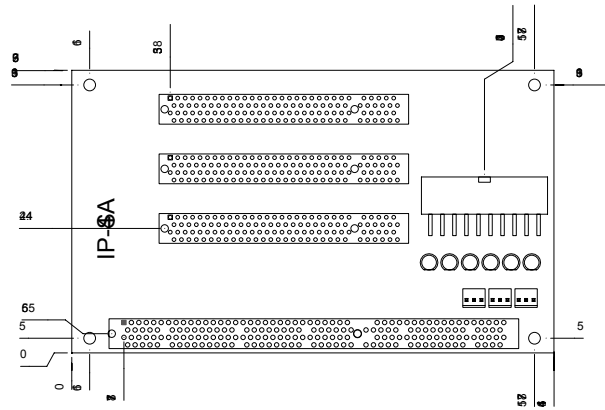

IP-4SA-RS-R40

ATX power

Ordering Information

IP-4SA-RS-R40	4-slot backplane with 3 PCI slots
PAC-400G	4-slot half-size compact chassis
PAC-42GH	4-slot half-size compact chassis

IP-5S2-RS-R40

Ordering Information

IP-5S2-RS-R40	5-slot backplane with 4 PCI slots
PR-1500G	5-slot half-size compact chassis
PAC-52G	5-slot half-size compact chassis

IP-5SA-RS-R40

ATX power

Ordering Information

IP-5SA-RS-R40	5-slot backplane with 3 PCI slots and 1 ISA slot
PR-1500G	5-slot half-size compact chassis

IP-5SA2-RS-R40

Ordering Information

IP-5SA2-RS-R40	5-slot backplane with 4 PCI slots
PR-1500G	5-slot half-size compact chassis

1
Industrial
Computing
Solutions

2
Embedded
Computing
Solutions

3
Industrial Data
Collector
and Controller