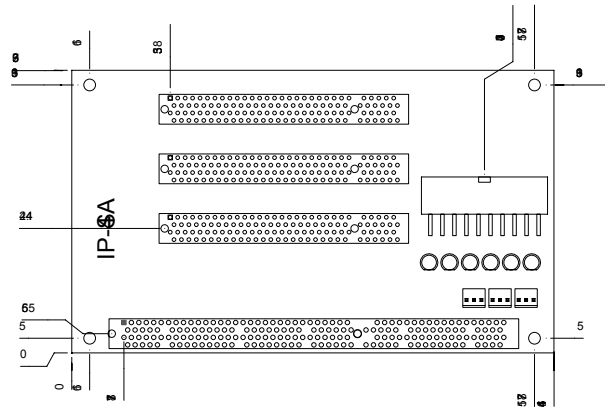

IP-4SA-RS-R40

ATX power

Ordering Information

IP-4SA-RS-R40	4-slot backplane with 3 PCI slots
PAC-400G	4-slot half-size compact chassis
PAC-42GH	4-slot half-size compact chassis

IP-5S2-RS-R40

Ordering Information

IP-5S2-RS-R40	5-slot backplane with 4 PCI slots
PR-1500G	5-slot half-size compact chassis
PAC-52G	5-slot half-size compact chassis

IP-5SA-RS-R40

ATX power

Ordering Information

IP-5SA-RS-R40	5-slot backplane with 3 PCI slots and 1 ISA slot
PR-1500G	5-slot half-size compact chassis

IP-5SA2-RS-R40

Ordering Information

IP-5SA2-RS-R40	5-slot backplane with 4 PCI slots
PR-1500G	5-slot half-size compact chassis

1
Industrial
Computing
Solutions

2
Embedded
Computing
Solutions

3
Industrial Data
Collector
and Controller