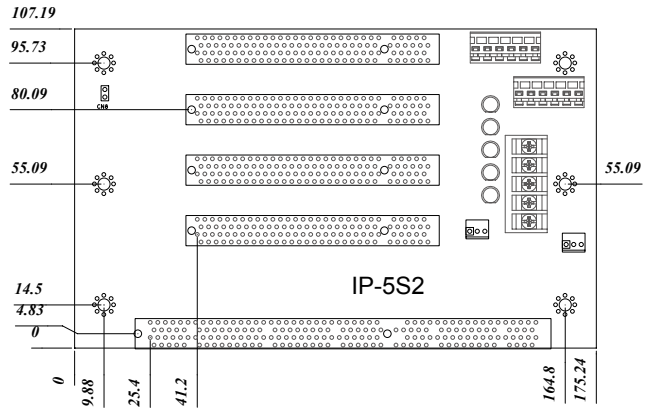

IP-4SA-RS-R40

ATX power

Ordering Information

IP-4SA-RS-R40	4-slot backplane with 3 PCI slots
PAC-400G	4-slot half-size compact chassis
PAC-42GH	4-slot half-size compact chassis

IP-5S2-RS-R40

Ordering Information

IP-5S2-RS-R40	5-slot backplane with 4 PCI slots
PR-1500G	5-slot half-size compact chassis
PAC-52G	5-slot half-size compact chassis

IP-5SA-RS-R40

ATX power

Ordering Information

IP-5SA-RS-R40	5-slot backplane with 3 PCI slots and 1 ISA slot
PR-1500G	5-slot half-size compact chassis

IP-5SA2-RS-R40

Ordering Information

IP-5SA2-RS-R40	5-slot backplane with 4 PCI slots
PR-1500G	5-slot half-size compact chassis

1
Industrial
Computing
Solutions

2
Embedded
Computing
Solutions

3
Industrial Data
Collector
and Controller