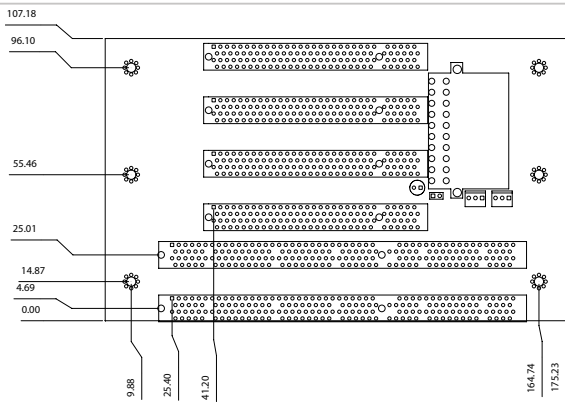

IP-4SA-RS-R40

ATX power

Ordering Information

IP-4SA-RS-R40	4-slot backplane with 3 PCI slots
PAC-400G	4-slot half-size compact chassis
PAC-42GH	4-slot half-size compact chassis

IP-5S2-RS-R40

Ordering Information

IP-5S2-RS-R40	5-slot backplane with 4 PCI slots
PR-1500G	5-slot half-size compact chassis
PAC-52G	5-slot half-size compact chassis

IP-5SA-RS-R40

ATX power

Ordering Information

IP-5SA-RS-R40	5-slot backplane with 3 PCI slots and 1 ISA slot
PR-1500G	5-slot half-size compact chassis

IP-5SA2-RS-R40

Ordering Information

IP-5SA2-RS-R40	5-slot backplane with 4 PCI slots
PR-1500G	5-slot half-size compact chassis

1
Industrial
Computing
Solutions

2
Embedded
Computing
Solutions

3
Industrial Data
Collector
and Controller