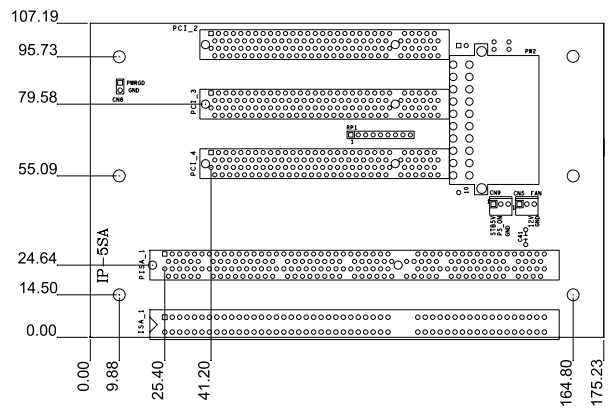

IP-4SA-RS-R40

ATX power

Ordering Information

IP-4SA-RS-R40	4-slot backplane with 3 PCI slots
PAC-400G	4-slot half-size compact chassis
PAC-42GH	4-slot half-size compact chassis

IP-5S2-RS-R40

Ordering Information

IP-5S2-RS-R40	5-slot backplane with 4 PCI slots
PR-1500G	5-slot half-size compact chassis
PAC-52G	5-slot half-size compact chassis

IP-5SA-RS-R40

ATX power

Ordering Information

IP-5SA-RS-R40	5-slot backplane with 3 PCI slots and 1 ISA slot
PR-1500G	5-slot half-size compact chassis

IP-5SA2-RS-R40

Ordering Information

IP-5SA2-RS-R40	5-slot backplane with 4 PCI slots
PR-1500G	5-slot half-size compact chassis

1
Industrial
Computing
Solutions

2
Embedded
Computing
Solutions

3
Industrial Data
Collector
and Controller