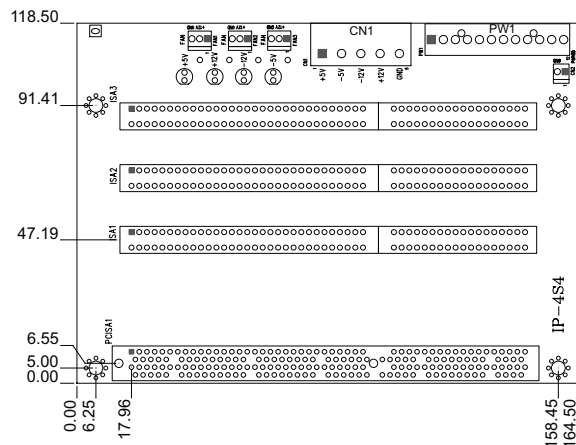

5 I/O Communication Solutions

6 Panel Solutions

7 ORing Network Communication

8 Power Supply/ Peripherals