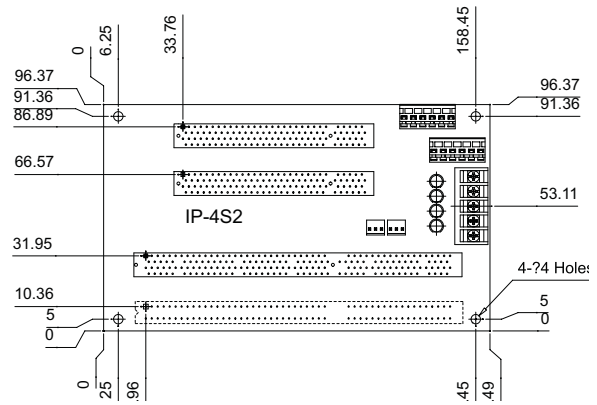

## Ordering Information

IP-4S2-RS-R40	4-slot backplane with 2 PCI slots and 1 ISA slot
PAC-400G	4-slot half-size compact chassis
PAC-42GH	4-slot half-size compact chassis

## Ordering Information

IP-4S2A-RS-R40	4-slot backplane with 3 PCI slots
PAC-400G	4-slot half-size compact chassis
PAC-42GH	4-slot half-size compact chassis