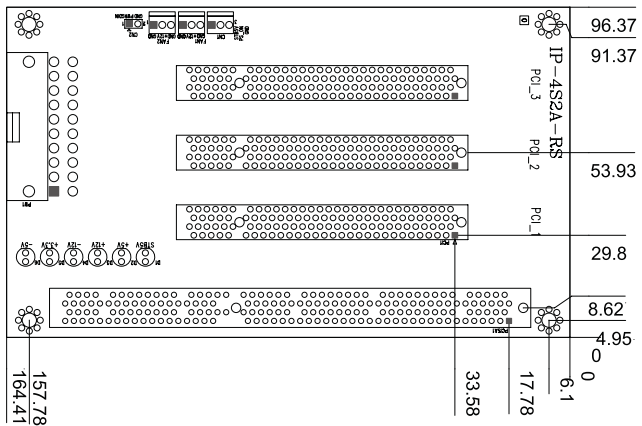

IP-4S2-RS-R40

1 Industrial Computing Solutions

Ordering Information

| | |
|---------------|--|
| IP-4S2-RS-R40 | 4-slot backplane with 2 PCI slots and 1 ISA slot |
| PAC-400G | 4-slot half-size compact chassis |
| PAC-42GH | 4-slot half-size compact chassis |

IP-4S2A-RS-R40

ATX power

2 Embedded Computing Solutions

Ordering Information

| | |
|----------------|-----------------------------------|
| IP-4S2A-RS-R40 | 4-slot backplane with 3 PCI slots |
| PAC-400G | 4-slot half-size compact chassis |
| PAC-42GH | 4-slot half-size compact chassis |

IP-4S3-RS-R40

3 Industrial Data Collector and Controller

Ordering Information

| | |
|---------------|-----------------------------------|
| IP-4S3-RS-R40 | 4-slot backplane with 3 ISA slots |
| PAC-400G | 4-slot half-size compact chassis |
| PAC-42GH | 4-slot half-size compact chassis |

IP-4S4-RS-R40

4 Video Capture Solutions

Ordering Information

| | |
|---------------|-----------------------------------|
| IP-4S4-RS-R40 | 4-slot backplane with 3 ISA slots |
| PAC-400G | 4-slot half-size compact chassis |
| PAC-42GH | 4-slot half-size compact chassis |