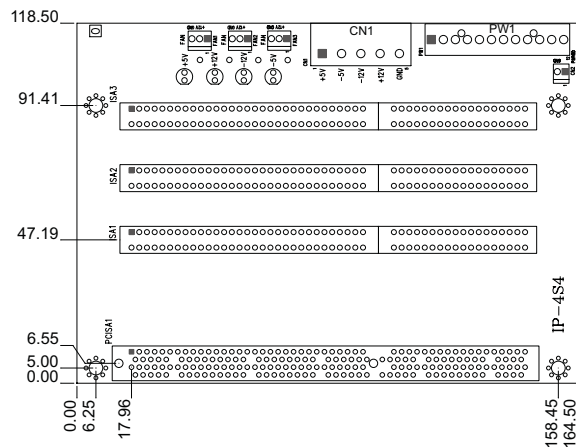

IP-4S2-RS-R40

1 Industrial Computing Solutions

Ordering Information

| | |
|---------------|--|
| IP-4S2-RS-R40 | 4-slot backplane with 2 PCI slots and 1 ISA slot |
| PAC-400G | 4-slot half-size compact chassis |
| PAC-42GH | 4-slot half-size compact chassis |

IP-4S2A-RS-R40

ATX power

2 Embedded Computing Solutions

Ordering Information

| | |
|----------------|-----------------------------------|
| IP-4S2A-RS-R40 | 4-slot backplane with 3 PCI slots |
| PAC-400G | 4-slot half-size compact chassis |
| PAC-42GH | 4-slot half-size compact chassis |

IP-4S3-RS-R40

3 Industrial Data Collector and Controller

Ordering Information

| | |
|---------------|-----------------------------------|
| IP-4S3-RS-R40 | 4-slot backplane with 3 ISA slots |
| PAC-400G | 4-slot half-size compact chassis |
| PAC-42GH | 4-slot half-size compact chassis |

IP-4S4-RS-R40

4 Video Capture Solutions

Ordering Information

| | |
|---------------|-----------------------------------|
| IP-4S4-RS-R40 | 4-slot backplane with 3 ISA slots |
| PAC-400G | 4-slot half-size compact chassis |
| PAC-42GH | 4-slot half-size compact chassis |