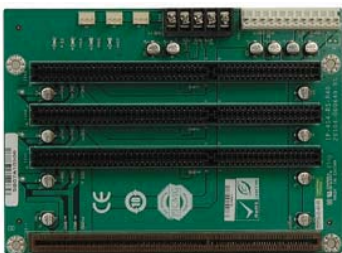

IP-4S2-RS-R40

1 Industrial Computing Solutions

Ordering Information

| | |
|---------------|--|
| IP-4S2-RS-R40 | 4-slot backplane with 2 PCI slots and 1 ISA slot |
| PAC-400G | 4-slot half-size compact chassis |
| PAC-42GH | 4-slot half-size compact chassis |

IP-4S2A-RS-R40

ATX power

2 Embedded Computing Solutions

Ordering Information

| | |
|----------------|-----------------------------------|
| IP-4S2A-RS-R40 | 4-slot backplane with 3 PCI slots |
| PAC-400G | 4-slot half-size compact chassis |
| PAC-42GH | 4-slot half-size compact chassis |

IP-4S3-RS-R40

3 Industrial Data Collector and Controller

Ordering Information

| | |
|---------------|-----------------------------------|
| IP-4S3-RS-R40 | 4-slot backplane with 3 ISA slots |
| PAC-400G | 4-slot half-size compact chassis |
| PAC-42GH | 4-slot half-size compact chassis |

IP-4S4-RS-R40

4 Video Capture Solutions

Ordering Information

| | |
|---------------|-----------------------------------|
| IP-4S4-RS-R40 | 4-slot backplane with 3 ISA slots |
| PAC-400G | 4-slot half-size compact chassis |
| PAC-42GH | 4-slot half-size compact chassis |