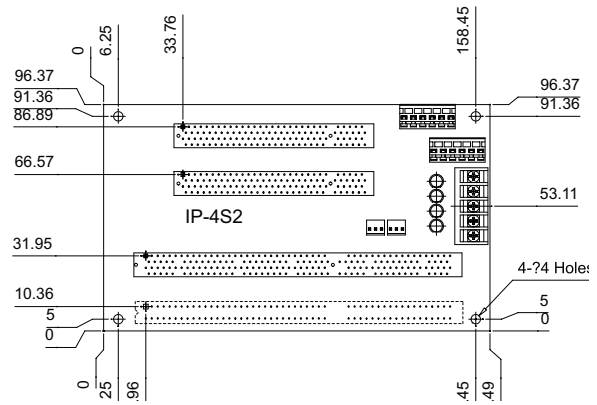

IP-4S2-RS-R40

1 Industrial Computing Solutions

Ordering Information

| | |
|---------------|--|
| IP-4S2-RS-R40 | 4-slot backplane with 2 PCI slots and 1 ISA slot |
| PAC-400G | 4-slot half-size compact chassis |
| PAC-42GH | 4-slot half-size compact chassis |

IP-4S2A-RS-R40

ATX power

2 Embedded Computing Solutions

Ordering Information

| | |
|----------------|-----------------------------------|
| IP-4S2A-RS-R40 | 4-slot backplane with 3 PCI slots |
| PAC-400G | 4-slot half-size compact chassis |
| PAC-42GH | 4-slot half-size compact chassis |

IP-4S3-RS-R40

3 Industrial Data Collector and Controller

Ordering Information

| | |
|---------------|-----------------------------------|
| IP-4S3-RS-R40 | 4-slot backplane with 3 ISA slots |
| PAC-400G | 4-slot half-size compact chassis |
| PAC-42GH | 4-slot half-size compact chassis |

IP-4S4-RS-R40

4 Video Capture Solutions

Ordering Information

| | |
|---------------|-----------------------------------|
| IP-4S4-RS-R40 | 4-slot backplane with 3 ISA slots |
| PAC-400G | 4-slot half-size compact chassis |
| PAC-42GH | 4-slot half-size compact chassis |