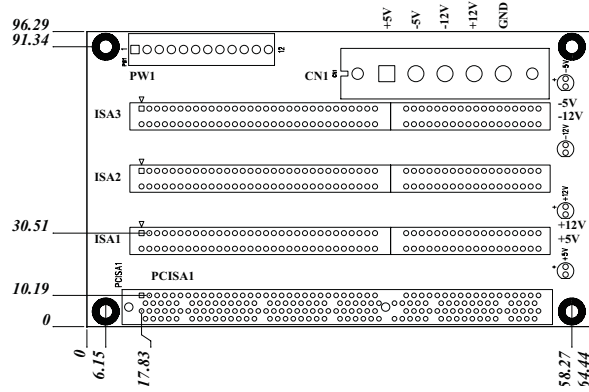

IP-4S2-RS-R40

1 Industrial Computing Solutions

Ordering Information

| | |
|---------------|--|
| IP-4S2-RS-R40 | 4-slot backplane with 2 PCI slots and 1 ISA slot |
| PAC-400G | 4-slot half-size compact chassis |
| PAC-42GH | 4-slot half-size compact chassis |

IP-4S2A-RS-R40

ATX power

2 Embedded Computing Solutions

Ordering Information

| | |
|----------------|-----------------------------------|
| IP-4S2A-RS-R40 | 4-slot backplane with 3 PCI slots |
| PAC-400G | 4-slot half-size compact chassis |
| PAC-42GH | 4-slot half-size compact chassis |

IP-4S3-RS-R40

3 Industrial Data Collector and Controller

Ordering Information

| | |
|---------------|-----------------------------------|
| IP-4S3-RS-R40 | 4-slot backplane with 3 ISA slots |
| PAC-400G | 4-slot half-size compact chassis |
| PAC-42GH | 4-slot half-size compact chassis |

IP-4S4-RS-R40

4 Video Capture Solutions

Ordering Information

| | |
|---------------|-----------------------------------|
| IP-4S4-RS-R40 | 4-slot backplane with 3 ISA slots |
| PAC-400G | 4-slot half-size compact chassis |
| PAC-42GH | 4-slot half-size compact chassis |