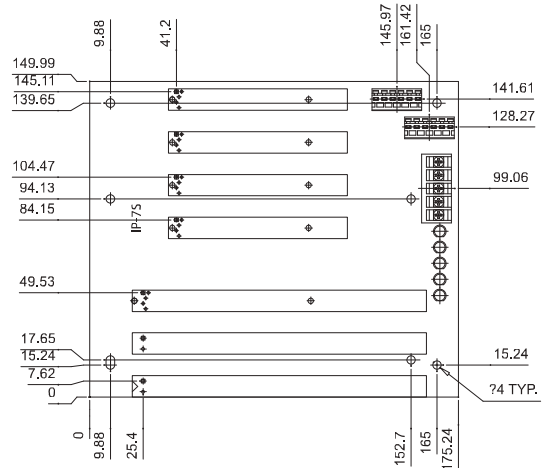

IP-6S-RS-R40

Ordering Information

IP-6S-RS-R40	6-slot backplane with 3 PCI slots and 2 ISA slots
PAC-107G	6-slot full-size compact chassis
PAC-1000G	6-slot full-size compact chassis

IP-6SA-RS-R40

ATX power

Ordering Information

IP-6SA-RS-R40	6-slot backplane with 3 PCI slots and 2 ISA slots
PAC-106G	6-slot full-size compact chassis
PAC-107G	6-slot full-size compact chassis
PAC-1000G	6-slot full-size compact chassis

IP-7S-RS-R40

Ordering Information

IP-7S-RS-R40	7-slot backplane with 3 PCI slots and 2 ISA slots
PAC-700G	7-slot half-size compact chassis
PAC-1700G	7-slot half-size compact chassis

IP-7SA-RS-R40

ATX power

Ordering Information

IP-7SA-RS-R40	7-slot backplane with 3 PCI slots and 2 ISA slots
PAC-700G	7-slot half-size compact chassis
PAC-1700G	7-slot full-size compact chassis