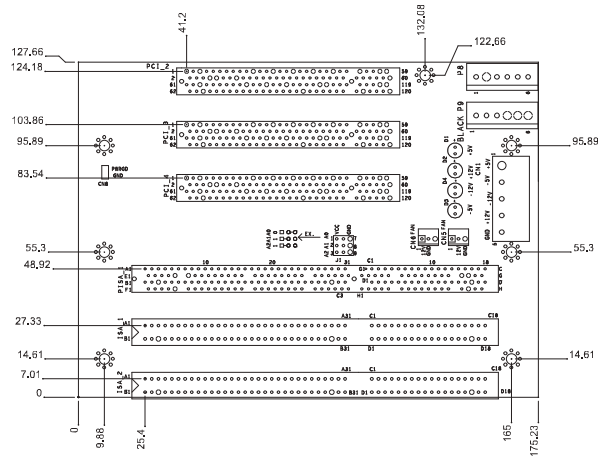

IP-6S-RS-R40

Ordering Information

IP-6S-RS-R40	6-slot backplane with 3 PCI slots and 2 ISA slots
PAC-107G	6-slot full-size compact chassis
PAC-1000G	6-slot full-size compact chassis

IP-6SA-RS-R40

ATX power

Ordering Information

IP-6SA-RS-R40	6-slot backplane with 3 PCI slots and 2 ISA slots
PAC-106G	6-slot full-size compact chassis
PAC-107G	6-slot full-size compact chassis
PAC-1000G	6-slot full-size compact chassis

IP-7S-RS-R40

Ordering Information

IP-7S-RS-R40	7-slot backplane with 3 PCI slots and 2 ISA slots
PAC-700G	7-slot half-size compact chassis
PAC-1700G	7-slot half-size compact chassis

IP-7SA-RS-R40

ATX power

Ordering Information

IP-7SA-RS-R40	7-slot backplane with 3 PCI slots and 2 ISA slots
PAC-700G	7-slot half-size compact chassis
PAC-1700G	7-slot full-size compact chassis