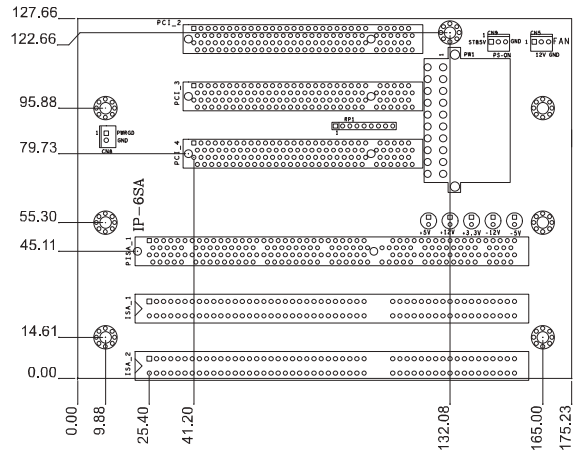

IP-6S-RS-R40

Ordering Information

IP-6S-RS-R40	6-slot backplane with 3 PCI slots and 2 ISA slots
PAC-107G	6-slot full-size compact chassis
PAC-1000G	6-slot full-size compact chassis

IP-6SA-RS-R40

ATX power

Ordering Information

IP-6SA-RS-R40	6-slot backplane with 3 PCI slots and 2 ISA slots
PAC-106G	6-slot full-size compact chassis
PAC-107G	6-slot full-size compact chassis
PAC-1000G	6-slot full-size compact chassis

IP-7S-RS-R40

Ordering Information

IP-7S-RS-R40	7-slot backplane with 3 PCI slots and 2 ISA slots
PAC-700G	7-slot half-size compact chassis
PAC-1700G	7-slot half-size compact chassis

IP-7SA-RS-R40

ATX power

Ordering Information

IP-7SA-RS-R40	7-slot backplane with 3 PCI slots and 2 ISA slots
PAC-700G	7-slot half-size compact chassis
PAC-1700G	7-slot full-size compact chassis