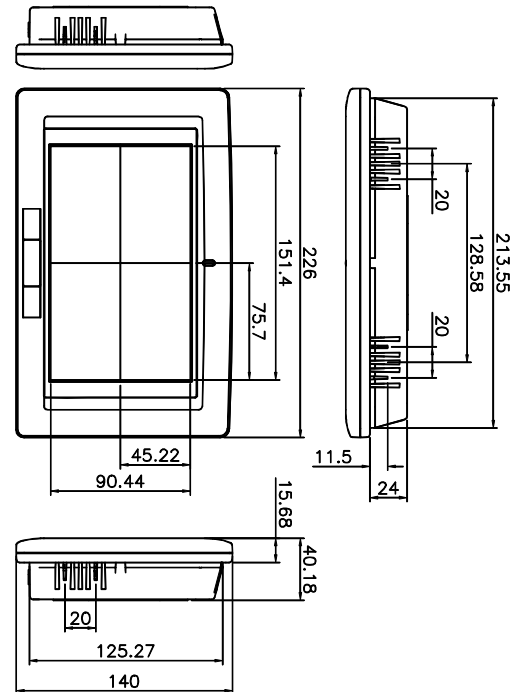

Power Switch RS-232 RS-232/422/485 6~30V DC IN

PoE
Power Sourcing Ethernet Switch

Wireless LAN Access Point

IP Camera

VoIP Phone

Features

- Processor includes MAE (Media Acceleration Engine) supports MPEG 1/2/4 and WMV9
- RISC-based processor provides high performance and extremely low power consumption
- PoE (Power over Ethernet) function
- 7" widescreen WVGA TFT LCD with resistive touch screen
- Compact design with plastic housing
- Fanless system
- Built-in 1.5W speakers
- Secure Digital card slot for storage expansion
- IP64 compliant front panel

IOVU-751R Dimensions (Unit: mm)

Packing List

1 x IOVU-751R
1 x Utility CD includes application tools, SDK, and technical document
1 x Null modem cable
1 x Touch pen
1 x Screw kit

Ordering Information

Part No.	Description
IOVU-751R-CE5/R10	7", WVGA fan-less touch panel PC with RMI Alchemy AU1250 CPU, 256MB DDR2 SDRAM, LAN supports PoE function and built-in Windows® CE5.0 Operating System

Options

Part No.	Description
AFLPK-12	Panel mount kit
AFLWK-12	VESA 75 wall mount kit
ARM-11-RS	LCD Monitor/PPC Arm kit loading capacity from 3kg~7kg
STAND-A08-RS	LCD Monitor/PPC Stand kit for VESA 75 and support up to 5 Kg
VSTAND-A07	LCD Monitor/PPC STAND V type for VESA 75, 0~90 degree adjustable hinge and support up to 2.5 Kg
AFLP-12BMSR-U	USB Magnetic Card Reader
AFLP-BRW01-U / AFLPBRB01-U	USB Barcode Reader (White / Black)
AFLP-CDB01 / AFLP-CDW01	VFD Customer Display (Green) 5 x 7 dot matrix (Black / White)
63000-FSP060DBAB1553-RS	Adapter Power; FSP;FSP060-DBAB1;Active PFC;Vin:90~264VAC;60W;Dim:62*110*31.5mm;Plug=9.5mm;Cable=1500mm;Erp(NO LOAD 0.5W); Vout:12VDC;Φ2.5/Φ5.5;CCL;RoHS
63000-FSP060DBAB1555-RS	12V/5A DC 60W power adapter with bare wire, 90~264V AC input