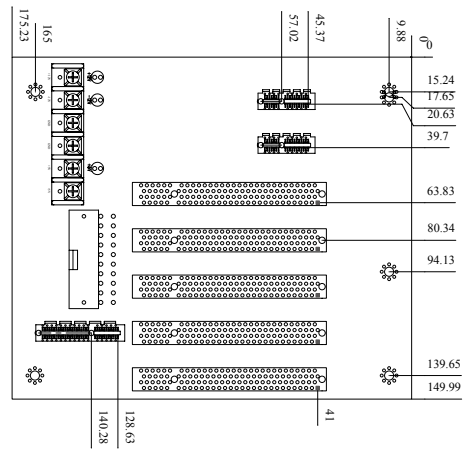

4
Video
Capture
Solutions