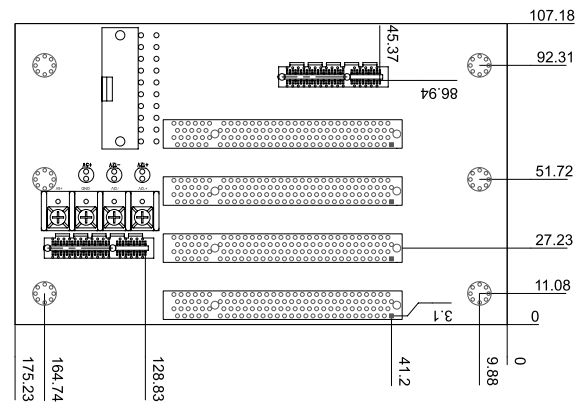

HPE-5S1-R50

Ordering Information

HPE-5S1-R50	5-slot backplane with 4 PCI slots
PR-1500G	5-slot half-size compact chassis
RACK-500G	5U 5-slot full-size rack-mount chassis

HPE-5S2-R40

Ordering Information

HPE-5S2-R40	5-slot backplane with 3 PCI slots and 1 PCIe x4 slot
PR-1500G	5-slot half-size compact chassis
RACK-500G	5U 5-slot full-size rack-mount chassis

HPE-5S3-R40

Ordering Information

HPE-5S3-R40	5-slot backplane with 2 PCI slots and 2 PCIe x4 slots
PR-1500G	5-slot half-size compact chassis
RACK-500G	5U 5-slot full-size rack-mount chassis

HPE-6S1-R40

Ordering Information

HPE-6S1-R40	6-slot backplane with 4 PCI slots and 1 PCIe x4 slot
PAC-52G	6-slot half-size compact chassis