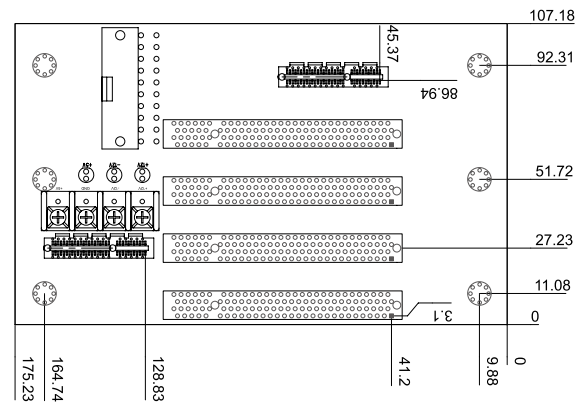

8
Power Supply/
Peripherals

HPE-5S1-R50

Ordering Information

HPE-5S1-R50	5-slot backplane with 4 PCI slots
PR-1500G	5-slot half-size compact chassis
RACK-500G	5U 5-slot full-size rack-mount chassis

HPE-5S2-R40

Ordering Information

HPE-5S2-R40	5-slot backplane with 3 PCI slots and 1 PCIe x4 slot
PR-1500G	5-slot half-size compact chassis
RACK-500G	5U 5-slot full-size rack-mount chassis

HPE-5S3-R40

Ordering Information