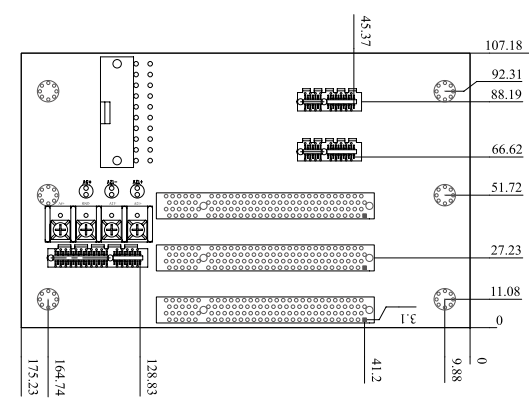

HPE-5S1-R50

Ordering Information

HPE-5S1-R50	5-slot backplane with 4 PCI slots
PR-1500G	5-slot half-size compact chassis
RACK-500G	5U 5-slot full-size rack-mount chassis

HPE-5S2-R40

Ordering Information

HPE-5S2-R40	5-slot backplane with 3 PCI slots and 1 PCIe x4 slot
PR-1500G	5-slot half-size compact chassis
RACK-500G	5U 5-slot full-size rack-mount chassis

HPE-5S3-R40

Ordering Information

HPE-5S3-R40	5-slot backplane with 2 PCI slots and 2 PCIe x4 slots
PR-1500G	5-slot half-size compact chassis
RACK-500G	5U 5-slot full-size rack-mount chassis

HPE-6S1-R40

Ordering Information

HPE-6S1-R40	6-slot backplane with 4 PCI slots and 1 PCIe x4 slot
PAC-52G	6-slot half-size compact chassis