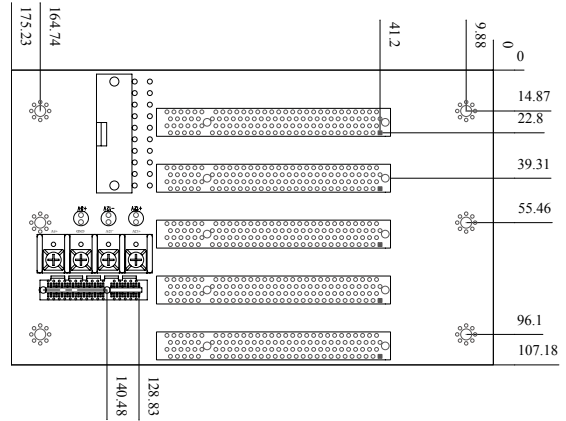

### Ordering Information

HPE-5S1-R50	5-slot backplane with 4 PCI slots
PR-1500G	5-slot half-size compact chassis
RACK-500G	5U 5-slot full-size rack-mount chassis