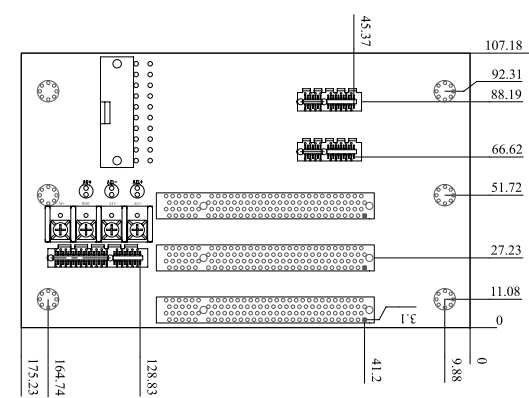

Ordering Information

HPE-5S2-R40	5-slot backplane with 3 PCI slots and 1 PCIe x4 slot
PR-1500G	5-slot half-size compact chassis
RACK-500G	5U 5-slot full-size rack-mount chassis

HPE-5S3-R40

Ordering Information

HPE-5S3-R40	5-slot backplane with 2 PCI slots and 2 PCIe x4 slots
PR-1500G	5-slot half-size compact chassis
RACK-500G	5U 5-slot full-size rack-mount chassis

HPE-6S1-R40

Ordering Information

HPE-6S1-R40	6-slot backplane with 4 PCI slots and 1 PCIe x4 slot
PAC-52G	6-slot half-size compact chassis