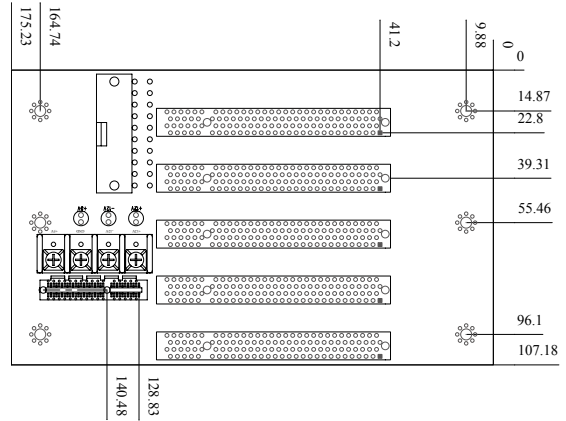

8
Power Supply/
Peripherals

HPE-5S1-R50

Ordering Information

HPE-5S1-R50	5-slot backplane with 4 PCI slots
PR-1500G	5-slot half-size compact chassis
RACK-500G	5U 5-slot full-size rack-mount chassis

HPE-5S2-R40

Ordering Information

HPE-5S2-R40	5-slot backplane with 3 PCI slots and 1 PCIe x4 slot
PR-1500G	5-slot half-size compact chassis
RACK-500G	5U 5-slot full-size rack-mount chassis

HPE-5S3-R40

Ordering Information

HPE-5S3-R40	5-slot backplane with 2 PCI slots and 2 PCIe x4 slots
PR-1500G	5-slot half-size compact chassis
RACK-500G	5U 5-slot full-size rack-mount chassis

HPE-6S1-R40

Ordering Information

HPE-6S1-R40	6-slot backplane with 4 PCI slots and 1 PCIe x4 slot
PAC-52G	6-slot half-size compact chassis