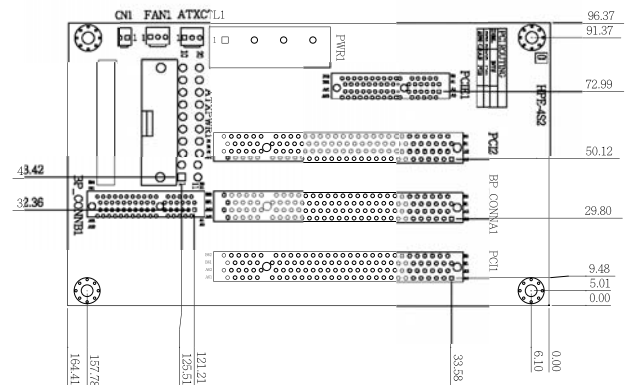

6
Panel Solutions

HPE-4S2-R40

7
ORing Network Communication

Ordering Information

| | |
|-------------|--|
| HPE-4S2-R40 | 4-slot backplane with 2 PCI slots and 1 PCIe x4 slot |
| PAC-42GH | 4-slot half-size compact chassis |
| PAC-400G | 4-slot half-size compact chassis |