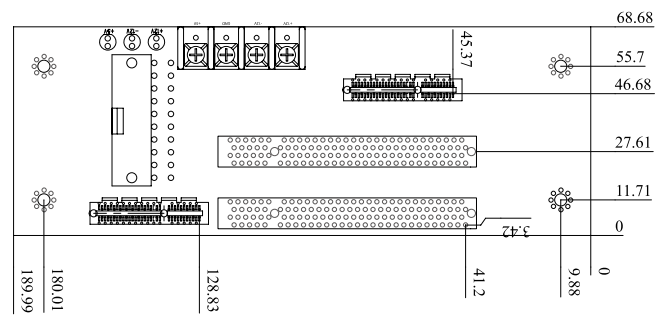

2
Embedded Computing Solutions

HPE-3S2-R40

3
Industrial Data Collector and Controller

Ordering Information

| | |
|-------------|---|
| HPE-3S2-R40 | 3-slot backplane with 1 PCI slot and 1 PCIe x4 slot |
| PR-1300G | 3-slot half-size compact chassis |
| PAC-54G | 3-slot half-size compact chassis |

4
Video Capture Solutions

HPE-4S1-R40

5
I/O Communication Solutions

Ordering Information

| | |
|-------------|-----------------------------------|
| HPE-4S1-R40 | 4-slot backplane with 3 PCI slots |
| PAC-42GH | 4-slot half-size compact chassis |
| PAC-400G | 4-slot half-size compact chassis |