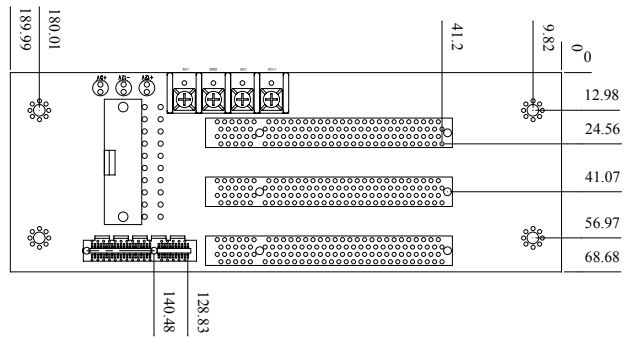

HPE-3S1-R40

1
Industrial Computing Solutions

Ordering Information

| | |
|-------------|-----------------------------------|
| HPE-3S1-R40 | 3-slot backplane with 2 PCI slots |
| PR-1300G | 3-slot half-size compact chassis |
| PAC-54G | 3-slot half-size compact chassis |

2
Embedded Computing Solutions

HPE-3S2-R40

3
Industrial Data Collector and Controller

Ordering Information

| | |
|-------------|---|
| HPE-3S2-R40 | 3-slot backplane with 1 PCI slot and 1 PCIe x4 slot |
| PR-1300G | 3-slot half-size compact chassis |
| PAC-54G | 3-slot half-size compact chassis |

4
Video Capture Solutions

HPE-4S1-R40

5
I/O Communication Solutions

Ordering Information

| | |
|-------------|-----------------------------------|
| HPE-4S1-R40 | 4-slot backplane with 3 PCI slots |
| PAC-42GH | 4-slot half-size compact chassis |
| PAC-400G | 4-slot half-size compact chassis |