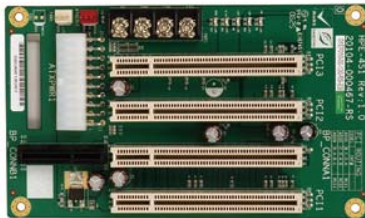

HPE-4S1-R40

5
I/O Communication Solutions

Ordering Information

HPE-4S1-R40	4-slot backplane with 3 PCI slots
PAC-42GH	4-slot half-size compact chassis
PAC-400G	4-slot half-size compact chassis