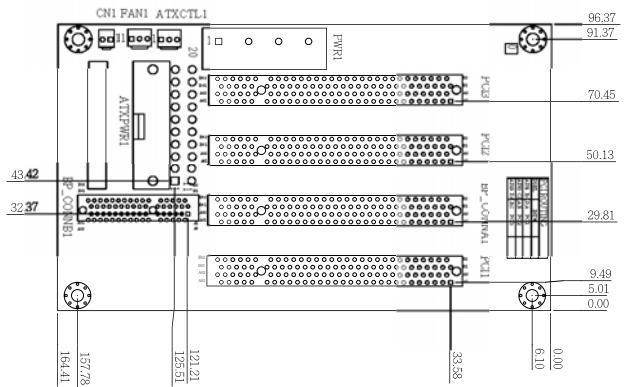

4
Video Capture Solutions

HPE-4S1-R40

5
I/O Communication Solutions

Ordering Information

| | |
|-------------|-----------------------------------|
| HPE-4S1-R40 | 4-slot backplane with 3 PCI slots |
| PAC-42GH | 4-slot half-size compact chassis |
| PAC-400G | 4-slot half-size compact chassis |