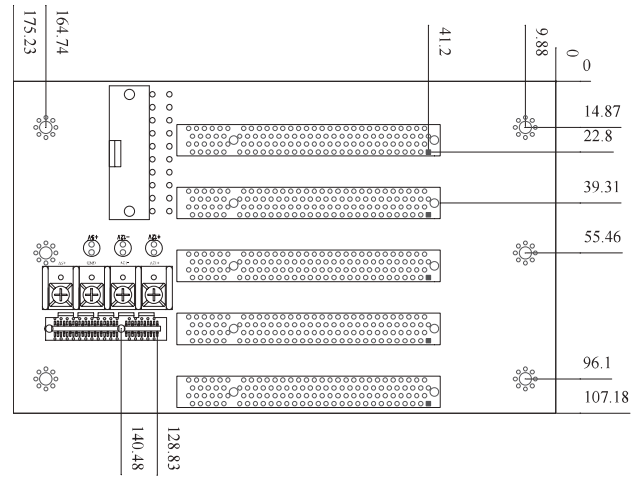

HPE-5S1-R51

Ordering Information

HPE-5S1-R51	5-slot backplane with 4 PCI slots
PR-1500G	5-slot half-size compact chassis
RACK-500G	5U 5-slot full-size rack-mount chassis