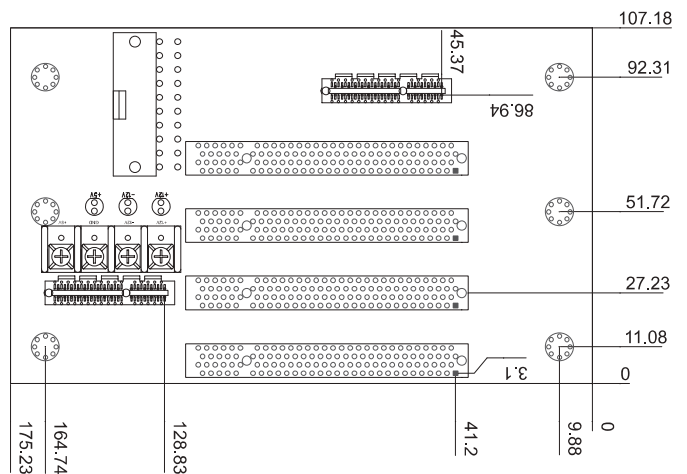

HPE-5S2-R40

Ordering Information

HPE-5S2-R40	5-slot backplane with 3 PCI slots and 1 PCIe x4 slot
PR-1500G	5-slot half-size compact chassis
RACK-500G	5U 5-slot full-size rack-mount chassis