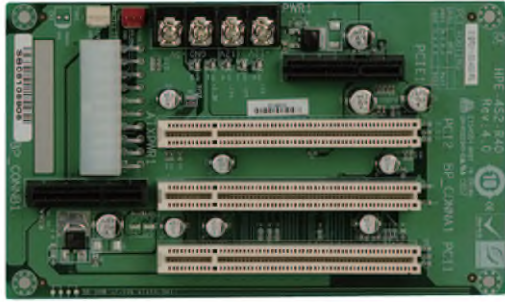

### Ordering Information

HPE-4S2-R40	4-slot backplane with 2 PCI slots and 1 PCIe x4 slot
PAC-42GH	4-slot half-size compact chassis
PAC-400G	4-slot half-size compact chassis