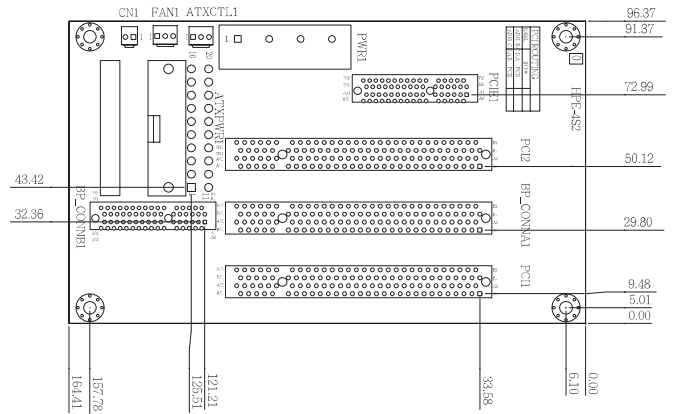

### Ordering Information

HPE-4S2-R40	4-slot backplane with 2 PCI slots and 1 PCIe x4 slot
PAC-42GH	4-slot half-size compact chassis
PAC-400G	4-slot half-size compact chassis

### Ordering Information

HPE-5S2-R40	5-slot backplane with 3 PCI slots and 1 PCIe x4 slot
PR-1500G	5-slot half-size compact chassis
RACK-500G	5U 5-slot full-size rack-mount chassis