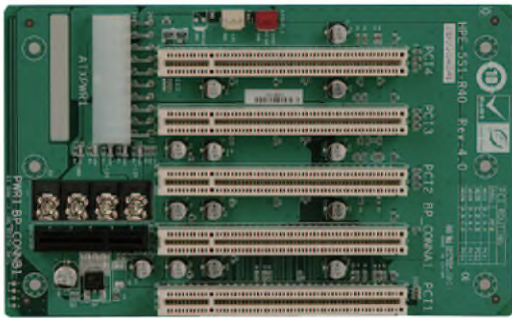

HPE-5S1-R51

Ordering Information

HPE-5S1-R51	5-slot backplane with 4 PCI slots
PR-1500G	5-slot half-size compact chassis
RACK-500G	5U 5-slot full-size rack-mount chassis