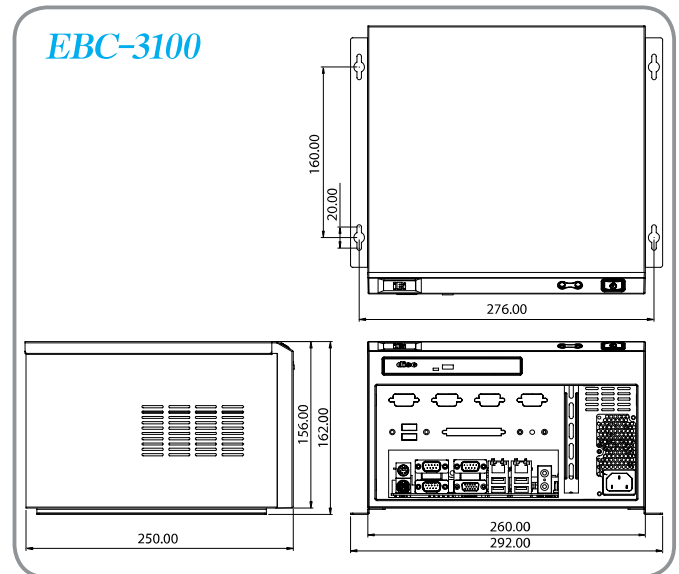

# EBC-3100 Mini-ITX Chassis for High Power Consumption Applications

## Features

- ◆ Designed for high performance applications, bundled with 270W high efficiency ATX power supply
- ◆ Front accessible I/O design
- ◆ Supports one expansion slot
- ◆ One 3.5" hard drive, one slim type optical drive capacity

## Specifications

<b>Model Name</b>	<b>EBC-3100</b>
<b>Platform</b>	Case Only
<b>Color</b>	Black
<b>Dimensions (WxDxH) (mm)</b>	260 x 250 x 156
<b>System Fan</b>	1 x 8cm
<b>Chassis Construction</b>	Heavy duty metal with plastic front panel
<b>Motherboard Model</b>	KINO-G45A, KINO-9652, KINO-780AM2, KINO-G410
<b>M/B Size</b>	Mini-ITX (170 x 170mm)
<b>ODD</b>	1 x 5.25" slim
<b>Hard Drive</b>	1 x 3.5" SATA HDD Space
<b>Expansions</b>	1 x Full high expansion slot Max Dimensions: 220mm (L) x 27mm (D)
<b>Power Input</b>	90~264V AC
<b>Power Model</b>	ACE-A618A 180W, ACE-A627A 270W
<b>Mounting</b>	Desktop, wall mount
<b>Operating Temperature</b>	0°C ~ 50°C
<b>Weight (Net/Gross)</b>	2.5 kg/3.9 kg

## Dimensions (Unit: mm)