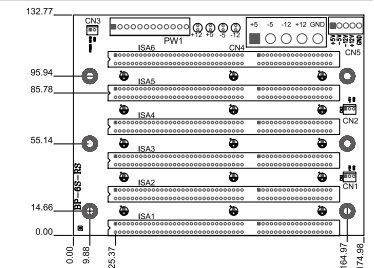

BP-4S-RS-R40	4-slot backplane with four ISA buses
PAC-400G	4-slot half-size industrial chassis
PAC-42GH	4-slot half-size industrial chassis

BP-5S-RS-R40

Ordering Information

BP-5S-RS-R40	5-slot backplane with five ISA buses
PR-1500G	5-slot half-size industrial chassis

BP-6S-RS-R40

Ordering Information

BP-6S-RS-R40	6-slot backplane with six ISA buses
PAC-52G	6-slot half-size industrial chassis
PAC-106G	6-slot full-size industrial chassis
PAC-107G-R20	6-slot full-size industrial chassis
PAC-1000G	6-slot full-size industrial chassis