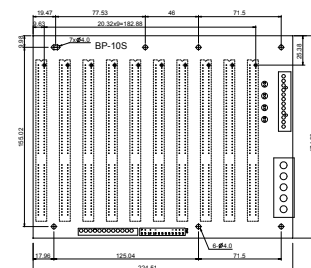

BP-7S-RS-R40

Ordering Information

BP-7S-RS-R40	7-slot backplane with seven ISA buses
PAC-700G	7-slot half-size industrial chassis
PAC-1700G	7-slot full-size industrial chassis

BP-8S-RS-R41

Ordering Information

BP-8S-RS-R41	8-slot backplane with eight ISA buses
--------------	---------------------------------------

BP-10S-RS-R40

Ordering Information

BP-10S-RS-R40	10-slot backplane with ten ISA buses
PAC-125G-R20	10-slot full-size industrial chassis
RACK-3400G	4U rack-mount chassis