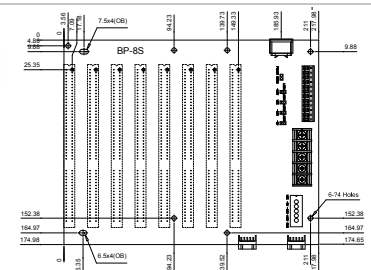

BP-8S-RS-R41

Ordering Information

BP-8S-RS-R41	8-slot backplane with eight ISA buses