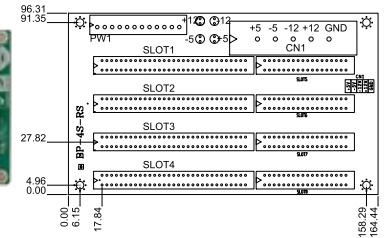

Model	BP-7S-RS	BP-8S-RS	BP-10S-RS	BP-14S-RS
Total Slot	7	8	10	14
ISA Slot	7	8	10	14
PSU Type	AT	AT	AT	AT
Chassis	PAC-700G PAC-1700G		PAC-125G-R20 RACK-3400G	RACK-305G-R20 RACK-360G-R20 RACK-814G-R20 RACK-3000G-R20

BP-3S-RS-R40

Ordering Information

BP-3S-RS-R40	3-slot backplane with three ISA buses
PAC-53GH	3-slot half-size industrial chassis
PR-1300G	3-slot half-size industrial chassis

BP-4S-RS-R40

Ordering Information