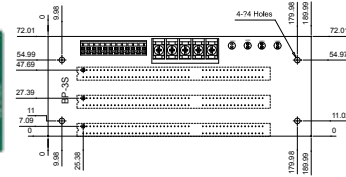

BP-3S-RS-R40

Ordering Information

BP-3S-RS-R40	3-slot backplane with three ISA buses
PAC-53GH	3-slot half-size industrial chassis
PR-1300G	3-slot half-size industrial chassis