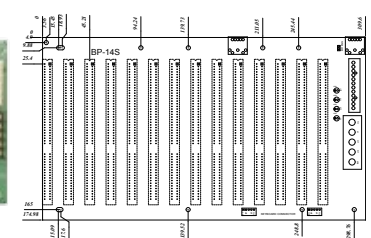

BP-8S-RS-R41	8-slot backplane with eight ISA buses
--------------	---------------------------------------

BP-10S-RS-R40

Ordering Information

BP-10S-RS-R40	10-slot backplane with ten ISA buses
PAC-125G-R20	10-slot full-size industrial chassis
RACK-3400G	4U rack-mount chassis

BP-14S-RS-R40

Ordering Information

BP-14S-RS-R40	14-slot backplane with 14 ISA buses
RACK-305G-R20	4U rack-mount chassis
RACK-360G-R20	4U rack-mount chassis
RACK-814G-R20	4U rack-mount chassis
RACK-3000G-R20	4U rack-mount chassis