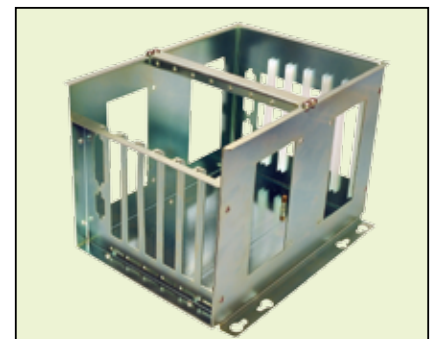

BP series Backplane

*Support ISA Slot on one backplane !
For Half size ISA only Single Board Computer*

The advantages of using this series of ISA cards are numerous:

1. Supports standard ISA slot on the BP series passive backplane.
2. Compatible with all available ISA cards BP backplane is also integrated with the ROCKY series ISA Card slot.

Selection Guide

 PAC series wall-mount Chassis

 4U Rack-mount Chassis

Model	BP-3S-RS	BP-4S-RS	BP-5S-RS	BP-6S-RS
Total Slot	3	4	5	6
ISA Slot	3	4	5	6
PSU Type	AT	AT	AT	AT
Chassis	PAC-53GH PR-1300G	PAC-400G PAC-42GH	PR-1500G	PAC-52G, PAC-106G-R20 PAC-107G-R20, PAC-1000G

Model	BP-7S-RS	BP-8S-RS	BP-10S-RS	BP-14S-RS
Total Slot	7	8	10	14
ISA Slot	7	8	10	14
PSU Type	AT	AT	AT	AT
Chassis	PAC-700G PAC-1700G		PAC-125G-R20 RACK-3400G	RACK-305G-R20 RACK-360G-R20 RACK-814G-R20 RACK-3000G-R20

BP-3S-RS-R40

Ordering Information

BP-3S-RS-R40	3-slot backplane with three ISA buses
PAC-53GH	3-slot half-size industrial chassis
PR-1300G	3-slot half-size industrial chassis

BP-4S-RS-R40

Ordering Information