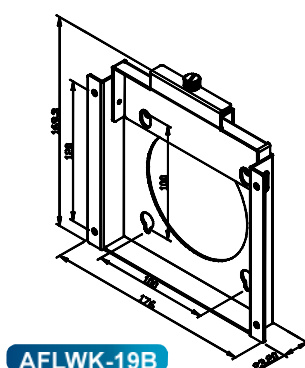

3. ARM

VESA 75/100 Desk ARM

VESA	Model
75x75mm/100x100mm	ARM-11-RS ARM-31-RS

Ordering Information

Part No.	Description
ARM-11-RS	LCD Monitor / PPC ARM, VESA 75/100, 3kg~6kg, RoHS
ARM-31-RS	LCD Monitor / PPC ARM, VESA 75/100, 7kg~14kg, RoHS

4. Wall Mounting

VESA 75/100 Wall Mounting

VESA	Model
75x75mm 100x100mm	AFLWK-12
	AFLWK-19B

Ordering Information

Part No.	Description
AFLWK-12	5.6"~12" VESA 75x75mm PPC/Monitor Wall Mount Kit with Retention Screw, Silver color, RoHS
AFLWK-19B	15"~19" VESA 100x100mm PPC/Monitor Wall Mount Kit with Retention Screw, Silver color, RoHS