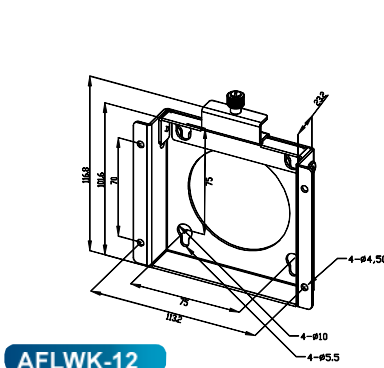

3. ARM

VESA 75/100 Desk ARM

VESA	Model
75x75mm/100x100mm	ARM-11-RS ARM-31-RS

Ordering Information

Part No.	Description
ARM-11-RS	LCD Monitor / PPC ARM, VESA 75/100, 3kg~6kg, RoHS
ARM-31-RS	LCD Monitor / PPC ARM, VESA 75/100, 7kg~14kg, RoHS

4. Wall Mounting

VESA 75/100 Wall Mounting

VESA	Model
75x75mm 100x100mm	AFLWK-12
	AFLWK-19B

Ordering Information

Part No.	Description
AFLWK-12	5.6"~12" VESA 75x75mm PPC/Monitor Wall Mount Kit with Retention Screw, Silver color, RoHS
AFLWK-19B	15"~19" VESA 100x100mm PPC/Monitor Wall Mount Kit with Retention Screw, Silver color, RoHS