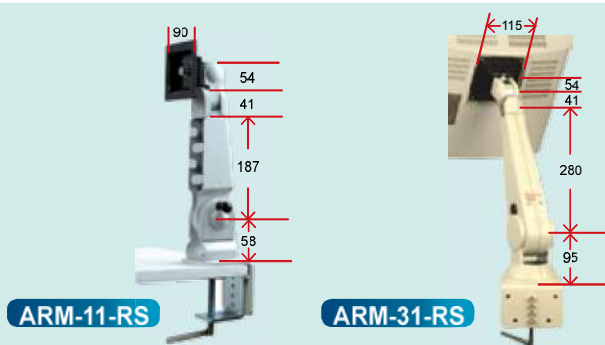

3. ARM

VESA 75/100 Desk ARM

VESA	Model
75x75mm/100x100mm	ARM-11-RS ARM-31-RS

Ordering Information

Part No.	Description
ARM-11-RS	LCD Monitor / PPC ARM, VESA 75/100, 3kg~6kg, RoHS
ARM-31-RS	LCD Monitor / PPC ARM, VESA 75/100, 7kg~14kg, RoHS

4. Wall Mounting

VESA 75/100 Wall Mounting

VESA	Model
75x75mm 100x100mm	AFLWK-12
	AFLWK-19B

Ordering Information

Part No.	Description
AFLWK-12	5.6"~12" VESA 75x75mm PPC/Monitor Wall Mount Kit with Retention Screw, Silver color, RoHS
AFLWK-19B	15"~19" VESA 100x100mm PPC/Monitor Wall Mount Kit with Retention Screw, Silver color, RoHS