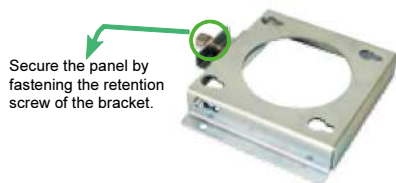

3. ARM

VESA 75/100 Desk ARM

VESA	Model
75x75mm/100x100mm	ARM-11-RS ARM-31-RS

Ordering Information

Part No.	Description
ARM-11-RS	LCD Monitor / PPC ARM, VESA 75/100, 3kg~6kg, RoHS
ARM-31-RS	LCD Monitor / PPC ARM, VESA 75/100, 7kg~14kg, RoHS

4. Wall Mounting

VESA 75/100 Wall Mounting

VESA	Model
75x75mm 100x100mm	AFLWK-12
	AFLWK-19B

Ordering Information

Part No.	Description
AFLWK-12	5.6"~12" VESA 75x75mm PPC/Monitor Wall Mount Kit with Retention Screw, Silver color, RoHS
AFLWK-19B	15"~19" VESA 100x100mm PPC/Monitor Wall Mount Kit with Retention Screw, Silver color, RoHS