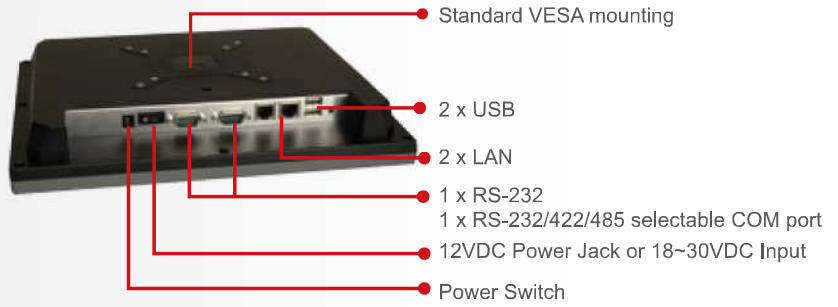

Fully Integrated I/O

**AFL-07A-LX**

**AFL-07A-N270**

**AFL-W07A-N26**

**AFL-07A/AFL-W07A**  
Dimensions (Unit: mm)

(Optional Stand Kit)

## Ordering Information

Part Number	Description
AFL-07A-LX/R/512-R22	7" 500 cd/m <sup>2</sup> , WVGA fanless panel PC with AMD LX-800 CPU, AT/ATX mode, 802.11b/g Wireless Module, Touch screen and 512MB DDR RAM, R22
AFL-07A-N270/R/1G-R23	7" 500 cd/m <sup>2</sup> WVGA fanless panel PC with Intel® Atom™ N270 1.6GHz, 802.11b/g/n wireless module, touch screen ,1GB DDR2 533, R23
AFL-W07A-N26/R/2G-R10	7" 500cd/m <sup>2</sup> , WVGA fanless panel PC with Intel® Atom™ cedarview N2600 dual core 1.6GHz, 802.11b/g/n wireless module, touch screen, 2GB DDR3, R10