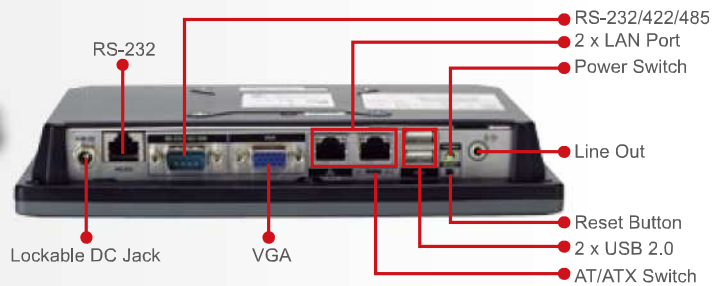

Fully Integrated I/O

**AFL-07A-LX**

**AFL-07A-N270**

**AFL-W07A-N26**

**AFL-07A/AFL-W07A**  
Dimensions (Unit: mm)

(Optional Stand Kit)

## Ordering Information

Part Number	Description
AFL-07A-LX/R/512-R22	7" 500 cd/m <sup>2</sup> , WVGA fanless panel PC with AMD LX-800 CPU, AT/ATX mode, 802.11b/g Wireless Module, Touch screen and 512MB DDR RAM, R22
AFL-07A-N270/R/1G-R23	7" 500 cd/m <sup>2</sup> WVGA fanless panel PC with Intel® Atom™ N270 1.6GHz, 802.11b/g/n wireless module, touch screen ,1GB DDR2 533, R23
AFL-W07A-N26/R/2G-R10	7" 500cd/m <sup>2</sup> , WVGA fanless panel PC with Intel® Atom™ cedarview N2600 dual core 1.6GHz, 802.11b/g/n wireless module, touch screen, 2GB DDR3, R10

## Options

Model	AFL-07A-LX	AFL-07A-N270	AFL-W07A-N26
Panel Mounting Kit		AFLPK-12	
Wall Mounting Kit		AFLWK-12	
Rack Mounting Kit		AFLRK-07	
Arm		ARM-11-RS / ARM-31-RS	
Stand		STAND-100-RS	
VSTAND		VSTAND-A07-R11	
9~30VDC to 12VDC Converter Module		IDD-930160-KIT	
OS: Win CE 5.0 (128 MB CF card)	AFLCF-07-LX-CE-R21	--	--
OS: Win CE 6.0 (128 MB CF card)	AFLCF-07-LX-CE060-R21	AFLCF-07-N270-CE060-R23	--
OS: Win XPE (1 GB CF card)	AFLCF-07-LX-XPE-R21	AFLCF-07-N270-XPE-R23	AFL-W07-N26-XPE-R10*
OS: Win 7 Embedded (4 GB CF card or CD-ROM)	--		AFL-W07-N26-WES7E-R10*
Magnetic Stripe Reader		AFLP-08AMSR-U	
DC 12V Input UPS		AUPS-A10-R10 (7.4V 3800mAH)	
DC 9~36V Input UPS		AUPS-A20-R10 (7.4V 3800mAH)	
Bluetooth V2.0+EDR		AFL-BT-KIT02-R10	

## Packing List

Item	Part Number	Q'ty	Specification
Screw Pack	44013-030041-RS	4	M3;5mm
Power Adpater	63000-FSP036RAB608-RS 63000-FSP036RAB610-RS (for AFL-07A-N26)	1	90~264V AC; 12V DC; 36W (Meet PSE)
Power Cord	32000-000002-RS	1	1750mm; European Standard (EU or US, depending on the shipment country)
Utility CD	7B000-000087-RS	1	
Touch Pen	43125-0002C0-00-RS	1	
One Key Recovery CD		1	
RJ45 to RS-232 Transfer Cable	32005-000200-200-RS	1	300MM; RJ45 to D-SUB 9P transfer cable