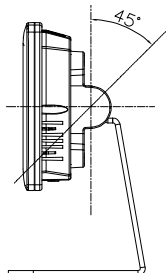

Fully Integrated I/O

**AFL-07A-LX**

**AFL-07A-N270**

**AFL-W07A-N26**

**AFL-07A/AFL-W07A**  
Dimensions (Unit: mm)

(Optional Stand Kit)

## Ordering Information

Part Number	Description
AFL-07A-LX/R/512-R22	7" 500 cd/m <sup>2</sup> , WVGA fanless panel PC with AMD LX-800 CPU, AT/ATX mode, 802.11b/g Wireless Module, Touch screen and 512MB DDR RAM, R22
AFL-07A-N270/R/1G-R23	7" 500 cd/m <sup>2</sup> WVGA fanless panel PC with Intel® Atom™ N270 1.6GHz, 802.11b/g/n wireless module, touch screen ,1GB DDR2 533, R23
AFL-W07A-N26/R/2G-R10	7" 500cd/m <sup>2</sup> , WVGA fanless panel PC with Intel® Atom™ cedarview N2600 dual core 1.6GHz, 802.11b/g/n wireless module, touch screen, 2GB DDR3, R10

## Packing List

Item	Part Number	Q'ty	Specification
Screw Pack	44013-030041-RS	4	M3;5mm
Power Adpater	63000-FSP036RAB608-RS 63000-FSP036RAB610-RS (for AFL-07A-N26)	1	90~264V AC; 12V DC; 36W (Meet PSE)
Power Cord	32000-000002-RS	1	1750mm; European Standard (EU or US, depending on the shipment country)
Utility CD	7B000-000087-RS	1	
Touch Pen	43125-0002C0-00-RS	1	
One Key Recovery CD		1	
RJ45 to RS-232 Transfer Cable	32005-000200-200-RS	1	300MM; RJ45 to D-SUB 9P transfer cable